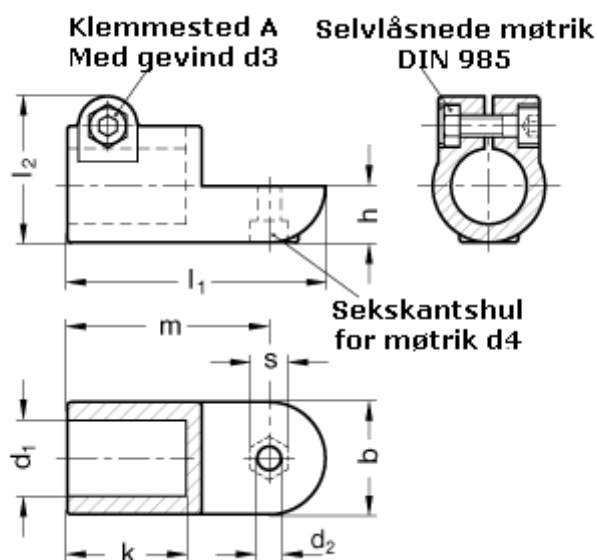

Article number: 20276B42IV2SW

Description: E+G Swivel clamp connector  
GN276-B42-IV-2-SW

## Measures

$b = 65$	$m = 115$
$d_1 = B42$	$s = 17$
$d_2 = 10.2$	
$d_3 = M10$	
$d_4 = M10$	
$k = 74.0$	
$l_1 = 148$	
$l_2 = 77.5$	